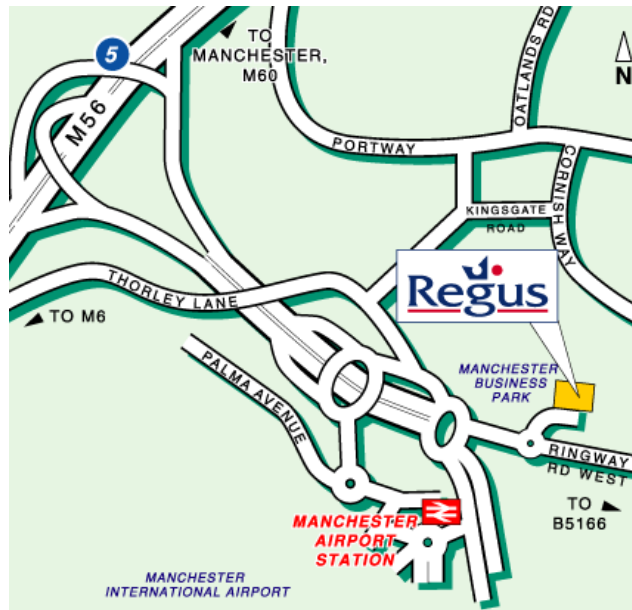

Directions to IMGROUP Manchester

IMGROUP
Manchester Business Park
3000 Aviator Way
Manchester M22 5TG

Tel: 0161 266 1142
Email: info@imgroup.com

FROM THE M56

Exit at junction 5 signposted Manchester Airport
Follow the signs for Terminals 1 and 3.
As you approach the traffic lights follow signs for Manchester Business Park.
Regus is on your left.

By Air:

Manchester International Airport is approximately 2 minutes by car

By Public Transport:

Manchester Airport train station provides easy and quick access to Manchester City Centre and all major UK cities.
Regular buses from Manchester city center to Manchester Airport stop close to Manchester Business Park.
Regus at Manchester Business Park is approximately a 20 minute taxi ride from Manchester City Centre.